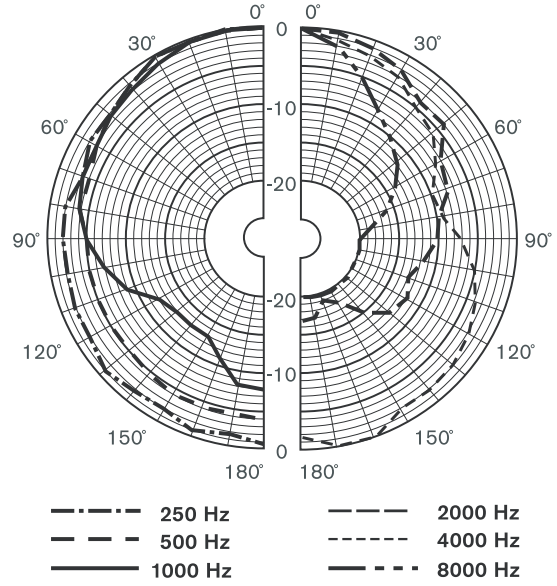

Region	Certification	
Europe	CE	Declaration of Conformity
Safety	acc. to EN 60065	

Installation/Configuration Notes

Three keyholes in the rear panel provide easy and quick wall mounting. A convenient easy-to-use, 4-pole push-in terminal block is present on the rear panel for on-site wiring. This terminal block has provision for power tapping on the 100-volt, matching transformer in the cabinet. It allows selection of nominal full-power, half-power or quarter-power radiation (in 3 dB steps).

Dimensions in mm

Circuit diagram

Frequency response

Polar diagram horizontal (measured with pink noise)

Polar diagram vertical (measured with pink noise)

Technical Specifications

Electrical*

Maximum power	18 W
Rated power	12 / 6 / 3 W
Sound pressure level at 12 W / 1 W (1 kHz, 1 m)	104 / 93 dB (SPL)
Effective frequency range (-10 dB)	160 Hz to 20 kHz
Opening angle	1 kHz / 4 kHz (-6 dB)
horizontal	195° / 95°
vertical	69° / 17°
Rated input voltage	100 V
Rated impedance	833 ohm
Connector	4-pole push-in terminal block

* Technical performance data acc. to IEC 60268-5

Mechanical

Dimensions (H x W x D)	441 x 151 x 150/111 mm (17.4 x 5.9 x 5.9/4.4 in)
Weight	2.5 kg (5.5 lb)
Color	Black (D) or white (L)
cabinet / cloth (D)	Matches RAL 9004 / RAL 9004
cabinet / cloth (L)	Matches RAL 9010 / RAL 7044