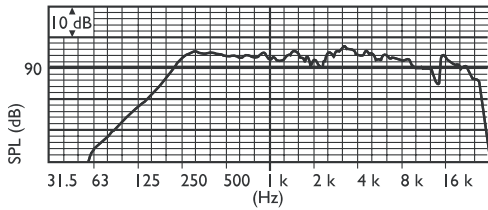

Dimensions in mm

Circuit diagram

Frequency response

Polar diagram horizontal (measured with pink noise)

Polar diagram vertical (measured with pink noise)

Technical Specifications

Electrical*

Maximum power	18 W
Rated power	12 / 6 / 3 W
Sound pressure level at 12 W / 1 W (1 kHz, 1 m)	104 / 93 dB (SPL)
Effective frequency range (-10 dB)	160 Hz to 20 kHz
Opening angle	1 kHz / 4 kHz (-6 dB)
horizontal	195° / 95°
vertical	69° / 17°
Rated input voltage	100 V
Rated impedance	833 ohm
Connector	4-pole push-in terminal block