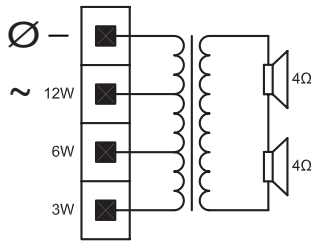

The angled front baffle results in improved high frequency reproduction in the listening area.

Certifications and Approvals

All Bosch loudspeakers are designed to withstand operating at their rated power for 100 hours in accordance with IEC 268-5 Power Handling Capacity (PHC) standards. Bosch has also developed the Simulated Acoustical Feedback Exposure (SAFE) test to demonstrate that they can withstand two times their rated power for short durations. This ensures extra reliability under extreme conditions,

Region	Certification	
Europe	CE	Declaration of Conformity
Safety	acc. to EN 60065	

Installation/Configuration Notes

Three keyholes in the rear panel provide easy and quick wall mounting. A convenient easy-to-use, 4-pole push-in terminal block is present on the rear panel for on-site wiring. This terminal block has provision for power tapping on the 100-volt, matching transformer in the cabinet. It allows selection of nominal full-power, half-power or quarter-power radiation (in 3 dB steps).

Dimensions in mm

Circuit diagram

Frequency response

Polar diagram horizontal (measured with pink noise)

Polar diagram vertical (measured with pink noise)

Technical Specifications

Electrical*

Maximum power	18 W
Rated power	12 / 6 / 3 W
Sound pressure level at 12 W / 1 W (1 kHz, 1 m)	104 / 93 dB (SPL)
Effective frequency range (-10 dB)	160 Hz to 20 kHz
Opening angle	1 kHz / 4 kHz (-6 dB)
horizontal	195° / 95°
vertical	69° / 17°
Rated input voltage	100 V
Rated impedance	833 ohm
Connector	4-pole push-in terminal block