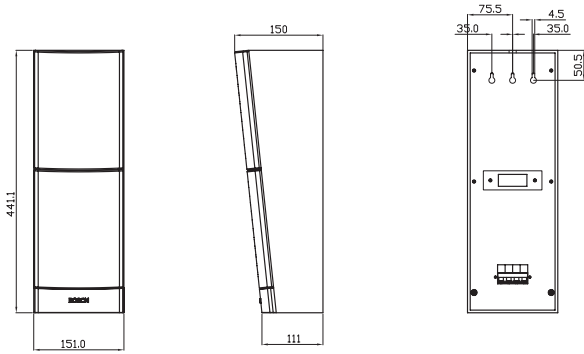

Region	Certification	
Europe	CE	Declaration of Conformity
Safety	acc. to EN 60065	

Installation/Configuration Notes

Three keyholes in the rear panel provide easy and quick wall mounting. A convenient easy-to-use, 4-pole push-in terminal block is present on the rear panel for on-site wiring. This terminal block has provision for power tapping on the 100-volt, matching transformer in the cabinet. It allows selection of nominal full-power, half-power or quarter-power radiation (in 3 dB steps).

Dimensions in mm

Circuit diagram

Frequency response

Polar diagram horizontal (measured with pink noise)

Polar diagram vertical (measured with pink noise)

Technical Specifications

Electrical*

Maximum power	18 W
Rated power	12 / 6 / 3 W
Sound pressure level at 12 W / 1 W (1 kHz, 1 m)	104 / 93 dB (SPL)
Effective frequency range (-10 dB)	160 Hz to 20 kHz
Opening angle	1 kHz / 4 kHz (-6 dB)
horizontal	195° / 95°
vertical	69° / 17°
Rated input voltage	100 V
Rated impedance	833 ohm
Connector	4-pole push-in terminal block

* Technical performance data acc. to IEC 60268-5

Mechanical

Dimensions (H x W x D)	441 x 151 x 150/111 mm (17.4 x 5.9 x 5.9/4.4 in)
Weight	2.5 kg (5.5 lb)
Color	Black (D) or white (L)
cabinet / cloth (D)	Matches RAL 9004 / RAL 9004
cabinet / cloth (L)	Matches RAL 9010 / RAL 7044