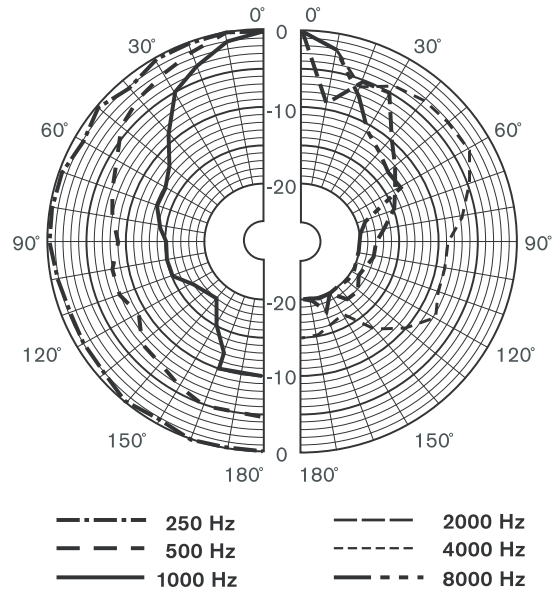

Dimensions in mm

Circuit diagram

Frequency response

Polar diagram horizontal (measured with pink noise)

Polar diagram vertical (measured with pink noise)

Technical Specifications

Electrical*

Maximum power	18 W
Rated power	12 / 6 / 3 W
Sound pressure level at 12 W / 1 W (1 kHz, 1 m)	104 / 93 dB (SPL)
Effective frequency range (-10 dB)	160 Hz to 20 kHz
Opening angle	1 kHz / 4 kHz (-6 dB)
horizontal	195° / 95°
vertical	69° / 17°
Rated input voltage	100 V
Rated impedance	833 ohm
Connector	4-pole push-in terminal block

* Technical performance data acc. to IEC 60268-5

Mechanical

Dimensions (H x W x D)	441 x 151 x 150/111 mm (17.4 x 5.9 x 5.9/4.4 in)
Weight	2.5 kg (5.5 lb)
Color	Black (D) or white (L)
cabinet / cloth (D)	Matches RAL 9004 / RAL 9004
cabinet / cloth (L)	Matches RAL 9010 / RAL 7044