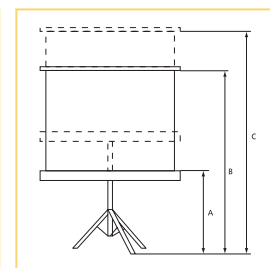

▲ **Top quality, stable and durable projection screen on tripod for intensive portable use.**

Technical characteristics

- ▶ Projecta products satisfy the strictest quality and safety requirements in Europe and are CE approved.
- ▶ Projecta ensures that the quality of its products are monitored by the TÜV/GS programme.
- ▶ Case (68x68mm) made from steel, galvanised interior and dark grey, powder coated exterior (RAL 7021), fitted with impact-resistant plastic end caps.
- ▶ Square, chrome-plated steel tubular frame, keystone eliminator length is 40 cm.
- ▶ Matte White S: double-sided laminated vinyl on a woven fiberglass carrier with black backing; gain 1.5 and viewing angle 50° L/R.
- ▶ Datalux S: double-sided laminated vinyl on a woven fiberglass carrier with black backing; high gain 1.5 and viewing angle 35° L/R.
- ▶ Projection screen fabrics satisfy the requirements for fire resistance of construction materials and components.
- ▶ Square format (1:1) has a 2.5 cm black border on left/right side.
- ▶ Video format (4:3) has a 5 cm black border all around.

Aspect ratio	Screen size h x w cm	Viewing size h x w cm	Nominal diagonal cm inches	Transport length in cm	Net weight in kg	Screen fabrics		(A) Bottom surface in cm	(B) Min. height in cm	(C) Max. height in cm
						Matte White S prod.code	Datalux S prod.code			
1:1	160x160	151x151		168	11	10400054	10400058	55-112	206	263
	180x180	173x173		188	12	10400055	10400059	55-112	228	285
	200x200	195x195		210	14	10400056	10400060	55-112	250	307
	240x240	235x235		250	17	10400057	10400061	55-112	290	347
4:3	123x160	110x146	183 72	168	11	10400062	10400066	55-112	175	232
	138x180	126x168	213 84	188	12	10400063	10400067	55-112	191	248
	153x200	143x190	254 100	210	14	10400064	10400068	55-112	207	265
	183x240	173x230	305 120	250	17	10400065	10400069	55-112	237	295